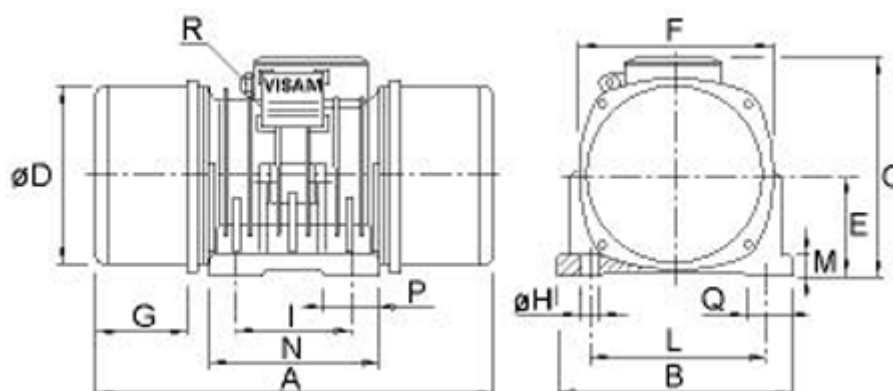

Data Sheet

Article number: 310101025008100

Description: Vibrator motor SPV 2.1 D 80kgcm
750 o/m 250kg 0,45kW 3x230-400V 50hz

Measures

A = 428	L = 170
B = 220	M = 20
C = 213	N = 200
d = 168	Number H = 4
E = 96	P = 65
G = 100	Q = 50
H = 17	R = M20x1,5
I = 115	